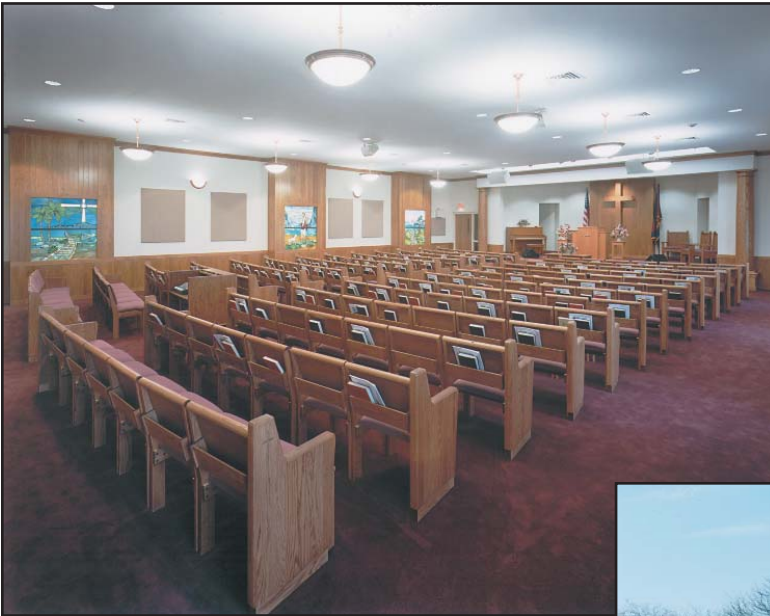

Salvation Army Chapel

Lebanon, PA

Original 10,500 SF Community Building
Completed 1996

9,325 s.f. Addition to the Existing Facility
Completed in 2002

Original 1996 Building