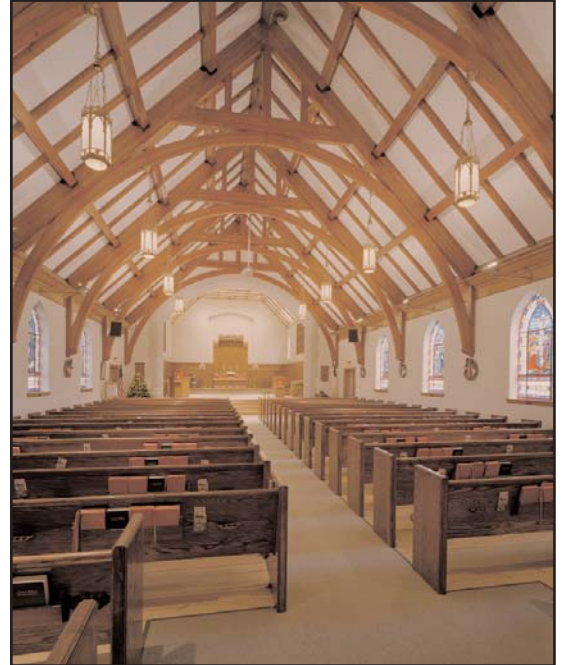

Columbia United Methodist Church

Columbia, Pennsylvania

Renovation of Sanctuary, Educational, Administrative area and
New Covered Entrance

Completed in 2003

After

Before